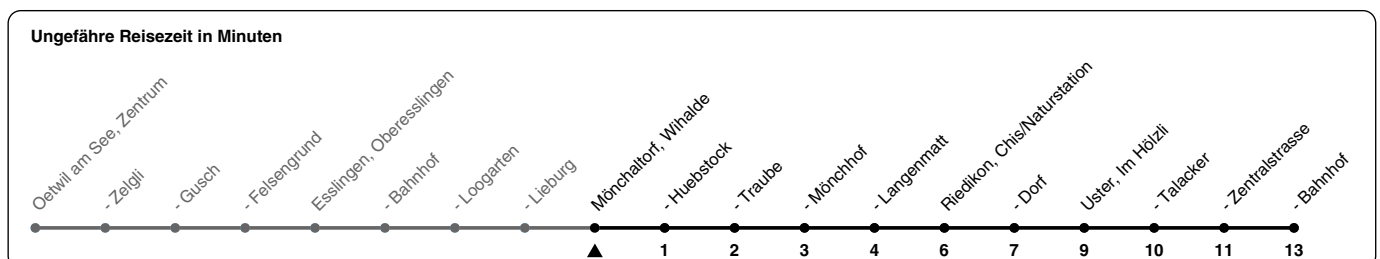

842

ZVV-Contact 0800 988 988 | zvv.ch

Zum
Live-
Fahrplan

Wihalde

Richtung **Uster, Bahnhof**

h	Montag - Freitag	Samstag	Sonn- und Feiertag
5	06 30 45	45	
6	00 15 26 30 41 45 56	00 15 30 45	30
7	00 11 15 26 30 41 45	00 15 30 45	00 30
8	00 15 30 45	00 15 30 45	00 30
9	00 15 30 45	00 15 30 45	00 30
10	00 15 30 45	00 15 30 45	00 30
11	00 15 30 45	00 15 30 45	00 30
12	00 15 30 45	00 15 30 45	00 30
13	00 15 30 45	00 15 30 45	00 30
14	00 15 30 45	00 15 30 45	00 30
15	00 15 30 45	00 15 30 45	00 30
16	00 09 15 24 30 39 45 54	00 15 30 45	00 30
17	00 09 15 24 30 39 45 54	00 15 30 45	00 30
18	00 09 15 30 45	00 15 30 45	00 30
19	00 15 30 45	00 15 30 45	00 30
20	00 15 30 45	00 15 30 45	00 30
21	00 15 30 45	00 15 30 45	00 30
22	00 30	00 30	00 30
23	00 30	00 30	00 30
0	00 30	00 30	

Als Feiertage gelten: 25./26. Dez., 1./2. Jan., Karfreitag, Ostermontag, 1. Mai, Auffahrt, Pfingstmontag, 1. Aug.

Gültig vom 10.12.2023 - 12.12.2026

GEMEINSAM VORWÄRTS.

25.09.2023