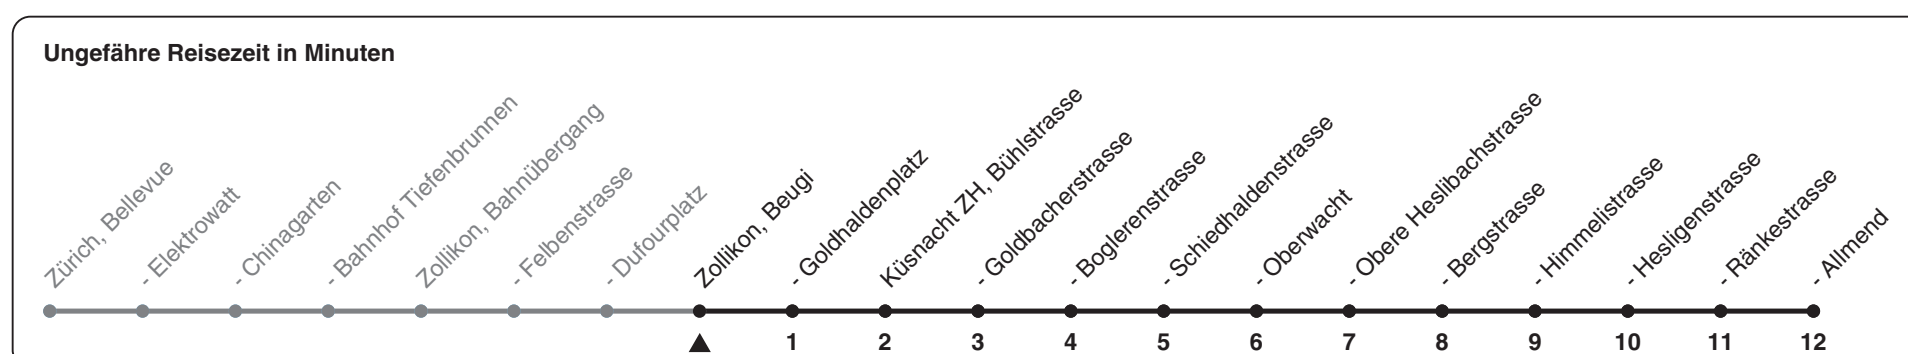

916

ZVV-Contact 0848 988 988 | zvv.ch

Zum
Live-
Fahrplan

Beugi

Richtung Küsnacht ZH, Allmend

h	Montag-Freitag	Samstag	Sonn- und Feiertag
5			
6		45	30
7	00 15 30 45	15 45	00 30
8	15 45	15 45	00 30
9	15 45	15 45	00 30
10	15 45	15 45	00 30
11	15 45	15 45	00 30
12	15 45	15 45	00 30
13	15 45	15 45	00 30
14	15 45	15 45	00 30
15	15 45	15 45	00 30
16	15 30 45	15 45	00 30
17	00 15 30 45	15 45	00 30
18	00 15 30 45	15 45	00 30
19	00 15 45	15 45	00 30
20	15 45	15 45	00 30
21	15 45	15 45	00 30
22	15 45	15 45	00 30
23	15 45	15 45	00 30
0	15	15	00 33

Als Feiertage gelten: 25./26. Dez., 1./2. Jan., Karfreitag, Ostermontag, 1. Mai, Auffahrt, Pfingstmontag, 1. Aug.

Gültig ab 12.12.2021

STEIG EIN. KOMM WEITER.