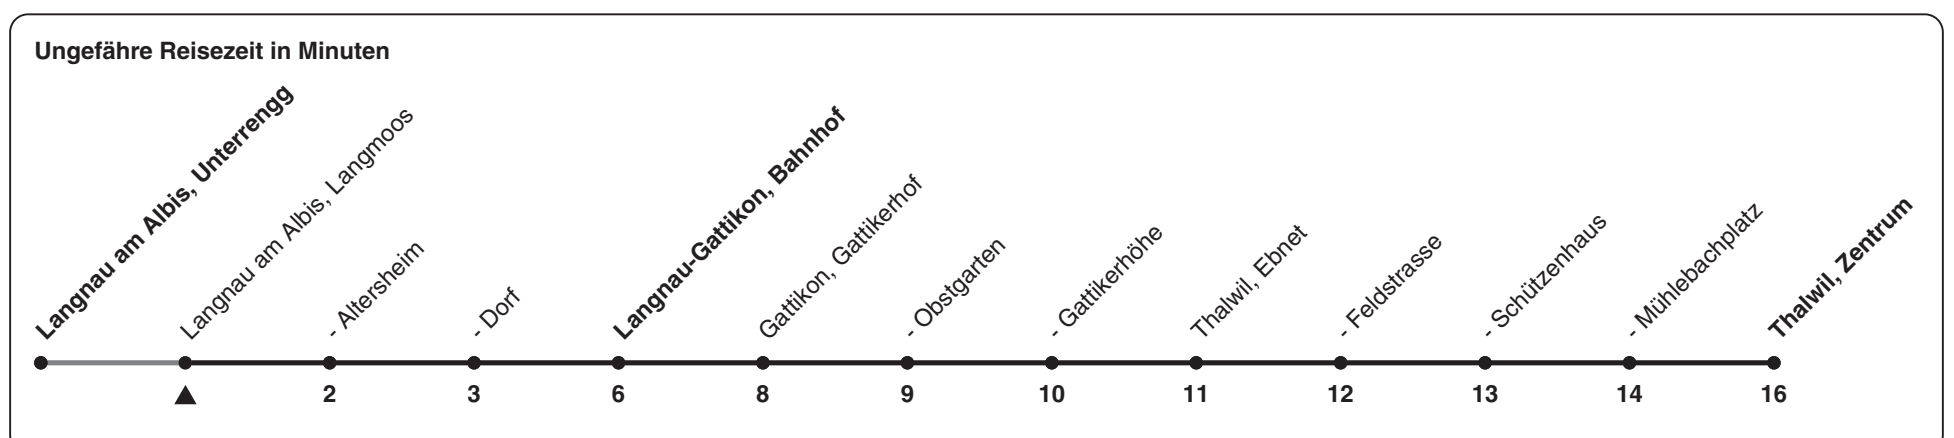

140

ZVV-Contact 0848 988 988 | zvv.ch

Zum
Live-
Fahrplan

Langmoos

Richtung Thalwil, Zentrum

h	Montag - Freitag	Samstag	Sonn- und Feiertag
5	30		
6	00 30	00 30	
7	00 30	00 30	00 30
8	00 30	00 30	00 30
9	00 30	00 30	00 30
10	00 30	00 30	00 30
11	00 30	00 30	00 30
12	00 30	00 30	00 30
13	00 30	00 30	00 30
14	00 30	00 30	00 30
15	00 30	00 30	00 30
16	00 30	00 30	00 30
17	00 30	00 30	00 30
18	00 30	00 30	00 30
19	00 30	00 30	00 30
20	00 30	00 30	00 30
21	00 30	00 30	00 30
22	00 30	00 30	00 30
23	00 30	00 30	00 30
0	00	00	00

Als Feiertage gelten: 25./26. Dez., 1./2. Jan., Karfreitag, Ostermontag, 1. Mai, Auffahrt, Pfingstmontag, 1. Aug.

Gültig ab 12.12.2021 bis 10.12.2022

STEIG EIN. KOMM WEITER.

21.10.2021