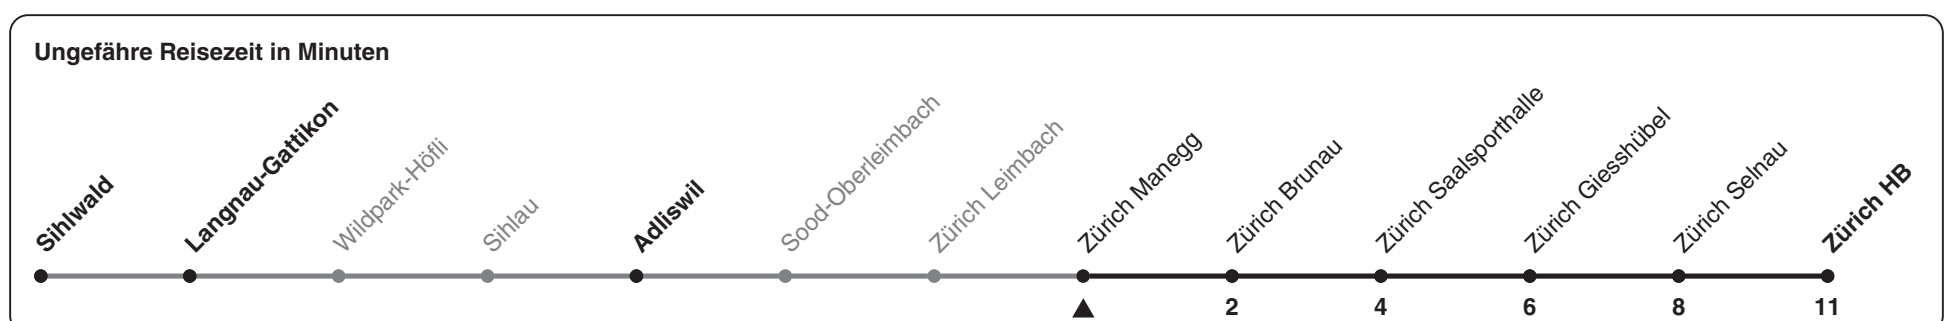

Zum Live-Fahrplan

Zürich Manegg

Richtung Zürich HB

h	Montag - Freitag	Samstag	Sonn- und Feiertag
5	10 40	40	40
6	00 10 20 30 40 50	00 20 40	00 20 40
7	00 10 20 30 40 50	00 20 40	00 20 40
8	00 10 20 30 40	00 20 40	00 20 40
9	00 20 40	00 20 40	00 20 40
10	00 20 40	00 20 40	00 20 40
11	00 20 40	00 20 40	00 20 40
12	00 20 40	00 20 40	00 20 40
13	00 20 40	00 20 40	00 20 40
14	00 20 40	00 20 40	00 20 40
15	00 20 40	00 20 40	00 20 40
16	00 10 20 30 40 50	00 20 40	00 20 40
17	00 10 20 30 40 50	00 20 40	00 20 40
18	00 10 20 30 40 50	00 20 40	00 20 40
19	00 10 20 40	00 20 40	00 20 40
20	00 20 40	00 20 40	00 20 40
21	00 20 40	00 20 40	00 20 40
22	00 20 40	00 20 40	00 20 40
23	00 20 40	00 20 40	00 20 40
0	00 20	00 20	00 20

Als Feiertage gelten: 25./26. Dez., 1./2. Jan., Karfreitag, Ostermontag, 1. Mai, Auffahrt, Pfingstmontag, 1. Aug.

Gültig ab 12.12.2021 bis 10.12.2022

STEIG EIN. KOMM WEITER.