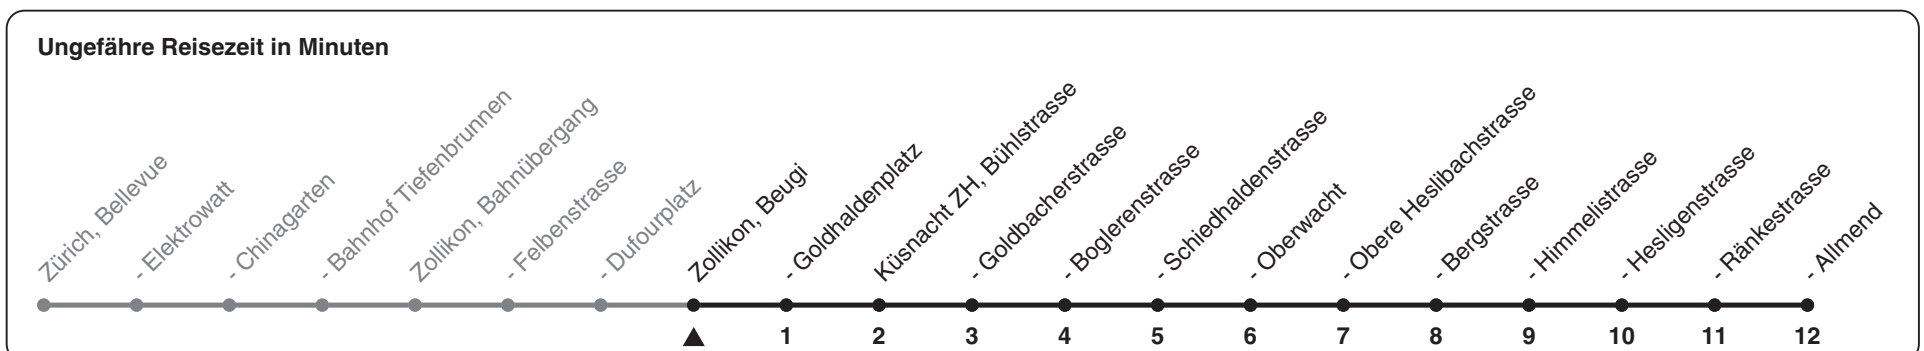

916

ZVV-Contact 0800 988 988 | zvv.ch

Zum Live-Fahrplan

Beugi

Richtung Küsnacht ZH, Allmend

h	Montag-Freitag	Samstag	Sonn- und Feiertag
5			
6	30	30	30
7	00 15 30 45	00 30	00 30
8	00 30	00 30	00 30
9	00 30	00 30	00 30
10	00 30	00 30	00 30
11	00 30	00 30	00 30
12	00 30	00 30	00 30
13	00 30	00 30	00 30
14	00 30	00 30	00 30
15	00 30	00 30	00 30
16	00 15 30 45	00 30	00 30
17	00 15 30 45	00 30	00 30
18	00 15 30 45	00 30	00 30
19	00 15 30	00 30	00 30
20	00 30	00 30	00 30
21	00 30	00 30	00 30
22	00 30	00 30	00 30
23	00 30	00 30	00 30
0	00 33	00 33	00 33

Als Feiertage gelten: 25./26. Dez., 1./2. Jan., Karfreitag, Ostermontag, 1. Mai, Auffahrt, Pfingstmontag, 1. Aug.

Gültig von 11.12.2022 - 09.12.2023

STEIG EIN. KOMM WEITER.